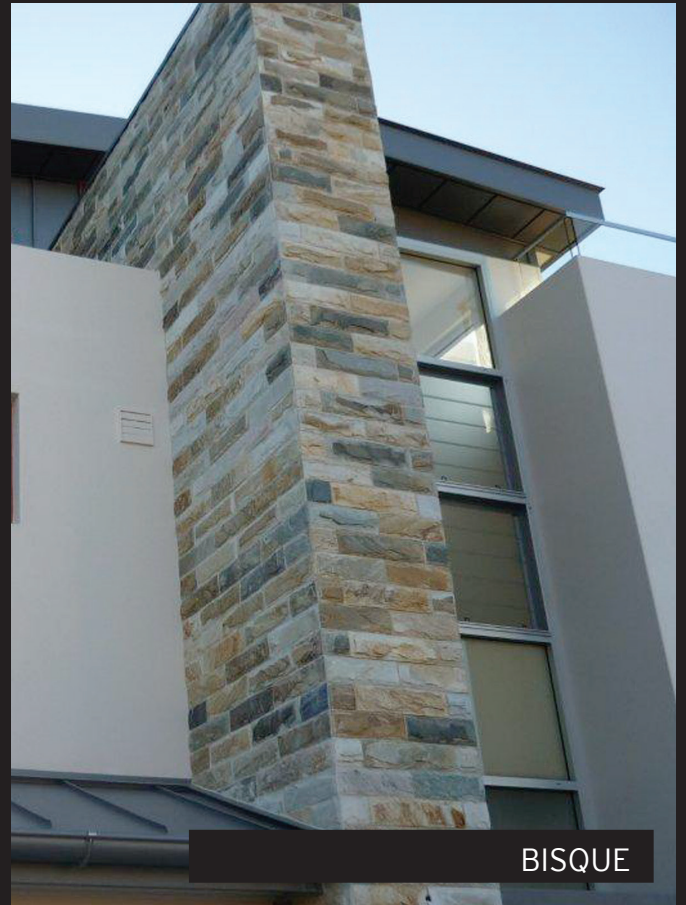

DÉCOR STONE™

BISQUE

BISQUE

ARDESIA STONE

Urban Sophistication

Décor Ardesia Stone outdoor tiles will add a touch of urban sophistication whilst the textured feel of the slate tiles will bring dimension to those designs.

ONYX

www.decorstone.com.au

Colours	2
Material	SLATE
Panel Size	400x200, 400x100mm
Uses	FEATURE WALLS, PILLARS, FIREPLACE SURROUND

BISQUE

BISQUE

COLOUR RANGE

ONYX

BISQUE